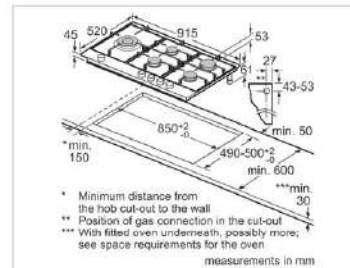

Durable glass

Rubber gasket

Sword knobs

FlameSelect technology

FlameSelect

Model Number	PPS9A6B90I 90*cm 5 burners Black glass gas hob	PCS9A5C90I 90*cm 5 burners Stainless steel gas hob
Features	<ul style="list-style-type: none"> Aluminium burner 8 mm tempered glass FlameSelect technology Flame failure safety device (FFSD) Cast Iron pan supports Sword knobs Enamel coated heat Shields Auto Ignition Burner powers: Left - 4 kW Right rear - 3 kW Right front - 1.75 kW Center rear - 1.75 kW Center front - 1 kW 	<ul style="list-style-type: none"> Aluminium burner Stainless steel in brushed finish FlameSelect technology Flame failure safety device (FFSD) Cast Iron pan supports Sword knobs Stainless steel heat shields Auto Ignition Burner powers: Left - 5 kW Right rear - 3 kW Right front - 1.75 kW Center rear - 1.75 kW Center front - 1 kW
Dimensions	<ul style="list-style-type: none"> Appliance dimensions (HxWxD): 45 x 915 x 520 mm Cut out dimensions (HxWxD): 45 x 850-852 x 490-502 mm Power cord length: 1500 mm 	<ul style="list-style-type: none"> Appliance dimensions (HxWxD): 45 x 915 x 520 mm Cut out dimensions (HxWxD): 45 x 850-852 x 490-502 mm Power cord length: 1500 mm

Model Number	POH6B6B10I 60*cm 4 burners Glass Gas Hob
Features	<ul style="list-style-type: none"> Aluminium burner 8 mm tempered Glass Flame failure safety device (FFSD) Enamelled Steel Pan Supports Sword knobs Enamel Coated heat Shields Auto Ignition Burner powers: Front left - 3.3 kW Front right - 1 kW Rear left - 1.7 kW Rear right - 1.7 kW
Dimensions	<ul style="list-style-type: none"> Appliance dimensions (HxWxD): 45 x 590 x 520 mm Cut-out niche dimensions (HxWxD): 45 x 560-562 x 480-492 mm Power cord length: 1000 mm