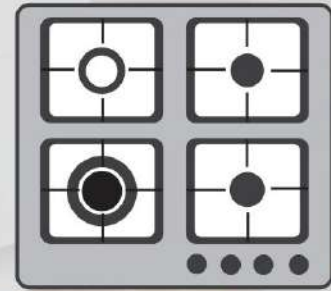

The 8mm tempered glass top has been passed through multiple rigorous German standard quality tests like 'Thermal Stress' and 'Thermal Shock Resistance'.

DID YOU KNOW ?

Bosch gas hobs ensures maximum gap between the burners to accommodate big vessels simultaneously for faster cooking and saves time.