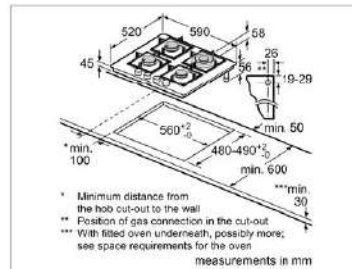

Flame failure safety device

Cast iron pan support

Rubber gasket

Sword shaped knobs

Brushed steel finish / durable glass

Aluminium / European burner

Global Pro

Model Number	PGH6B5B60I 60*cm 4 burners Stainless steel gas hob	PNH6B6B10I 60*cm 4 burners Glass Gas Hob
Features	<ul style="list-style-type: none"> Aluminium burners Stainless steel in brushed finish Flame failure safety device (FFSD) Cast iron pan supports Sword knobs Stainless steel heat shields Auto Ignition Burner powers: Front left - 1.75 kW Front right - 1 kW Rear left - 1.75 kW Rear right - 3.3 kW 	<ul style="list-style-type: none"> Aluminium burner 8 mm tempered Glass Flame failure safety device (FFSD) Enamelled Steel Pan Supports Sword knobs Enamel Coated heat Shields Auto Ignition Burner powers: Front left - 1.75 kW Front right - 1 kW Rear left - 1.75 kW Rear right - 3.5 kW
Dimensions	<ul style="list-style-type: none"> Appliance dimensions (HxWxD): 45 x 582 x 520 mm Cut out dimensions (HxWxD): 45 x 560-562 x 480-492 mm Power cord length: 1000 mm 	<ul style="list-style-type: none"> Appliance dimensions (HxWxD): 45 x 590 x 520 mm Cut out dimensions (HxWxD): 45 x 560-562 x 480-492 mm Power cord length: 1000 mm

Model Number	POH6B6B10I 60*cm 4 burners Glass Gas Hob
Features	<ul style="list-style-type: none"> Aluminium burner 8 mm tempered Glass Flame failure safety device (FFSD) Enamelled Steel Pan Supports Sword knobs Enamel Coated heat Shields Auto Ignition Burner powers: Front left - 3.3 kW Front right - 1 kW Rear left - 1.7 kW Rear right - 1.7 kW
Dimensions	<ul style="list-style-type: none"> Appliance dimensions (HxWxD): 45 x 590 x 520 mm Cut-out niche dimensions (HxWxD): 45 x 560-562 x 480-492 mm Power cord length: 1000 mm