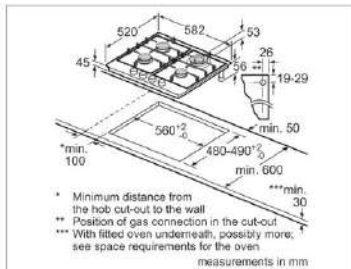

Flame failure safety device

Cast iron pan support

Rubber gasket

Sword shaped knobs

Brushed steel finish / durable glass

Aluminium / European burner

Global Pro

Model Number	PGH6B5B60I 60*cm 4 burners Stainless steel gas hob	PNH6B6B10I 60*cm 4 burners Glass Gas Hob
Features	<ul style="list-style-type: none"> Aluminium burners Stainless steel in brushed finish Flame failure safety device (FFSD) Cast iron pan supports Sword knobs Stainless steel heat shields Auto Ignition Burner powers: Front left - 1.75 kW Front right - 1 kW Rear left - 1.75 kW Rear right - 3.3 kW 	<ul style="list-style-type: none"> Aluminium burner 8 mm tempered Glass Flame failure safety device (FFSD) Enamelled Steel Pan Supports Sword knobs Enamel Coated heat Shields Auto Ignition Burner powers: Front left - 1.75 kW Front right - 1 kW Rear left - 1.75 kW Rear right - 3.5 kW
Dimensions	<ul style="list-style-type: none"> Appliance dimensions (HxWxD): 45 x 582 x 520 mm Cut out dimensions (HxWxD): 45 x 560-562 x 480-492 mm Power cord length: 1000 mm 	<ul style="list-style-type: none"> Appliance dimensions (HxWxD): 45 x 590 x 520 mm Cut out dimensions (HxWxD): 45 x 560-562 x 480-492 mm Power cord length: 1000 mm

Model Number	POH6B6B10I 60*cm 4 burners Glass Gas Hob
Features	<ul style="list-style-type: none"> Aluminium burner 8 mm tempered Glass Flame failure safety device (FFSD) Enamelled Steel Pan Supports Sword knobs Enamel Coated heat Shields Auto Ignition Burner powers: Front left - 3.3 kW Front right - 1 kW Rear left - 1.7 kW Rear right - 1.7 kW
Dimensions	<ul style="list-style-type: none"> Appliance dimensions (HxWxD): 45 x 590 x 520 mm Cut-out niche dimensions (HxWxD): 45 x 560-562 x 480-492 mm Power cord length: 1000 mm