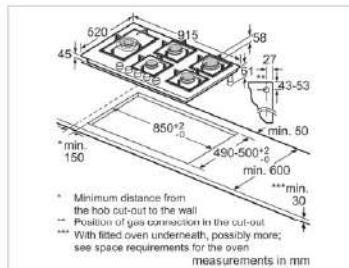

Durable glass

Rubber gasket

Sword knobs

FlameSelect technology

FlameSelect

Model Number	PPS9A6B90I 90*cm 5 burners Black glass gas hob	PCS9A5C90I 90*cm 5 burners Stainless steel gas hob
Features	<ul style="list-style-type: none"> Aluminium burner 8 mm tempered glass FlameSelect technology Flame failure safety device (FFSD) Cast Iron pan supports Sword knobs Enamel coated heat Shields Auto Ignition Burner powers: Left - 4 kW Right rear - 3 kW Right front - 1.75 kW Center rear - 1.75 kW Center front - 1 kW 	<ul style="list-style-type: none"> Aluminium burner Stainless steel in brushed finish FlameSelect technology Flame failure safety device (FFSD) Cast Iron pan supports Sword knobs Stainless steel heat shields Auto Ignition Burner powers: Left - 5 kW Right rear - 3 kW Right front - 1.75 kW Center rear - 1.75 kW Center front - 1 kW
Dimensions	<ul style="list-style-type: none"> Appliance dimensions (HxWxD): 45 x 915 x 520 mm Cut out dimensions (HxWxD): 45 x 850-852 x 490-502 mm Power cord length: 1500 mm 	<ul style="list-style-type: none"> Appliance dimensions (HxWxD): 45 x 915 x 520 mm Cut out dimensions (HxWxD): 45 x 850-852 x 490-502 mm Power cord length: 1500 mm

Model Number	POH6B6B10I 60*cm 4 burners Glass Gas Hob
Features	<ul style="list-style-type: none"> Aluminium burner 8 mm tempered Glass Flame failure safety device (FFSD) Enamelled Steel Pan Supports Sword knobs Enamel Coated heat Shields Auto Ignition Burner powers: Front left - 3.3 kW Front right - 1 kW Rear left - 1.7 kW Rear right - 1.7 kW
Dimensions	<ul style="list-style-type: none"> Appliance dimensions (HxWxD): 45 x 590 x 520 mm Cut-out niche dimensions (HxWxD): 45 x 560-562 x 480-492 mm Power cord length: 1000 mm