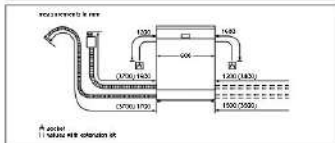

New Built-in Dishwashers

Model Number	SMV6HVX001 Built-in Fully Integrated Dishwasher	SMI4IVS001 Built-in Semi Integrated Dishwasher
Features	<ul style="list-style-type: none"> • 14 Place settings • Home Connect - IOT Enabled Remote Monitoring and Control • Integration with: Google / Alexa voice assistance, IFTTT, Fitbit/Apple/Android Smart Watch, Etc. • 3 Stage RackMatic flexible Basket • Glass Protection Technology • EcoSilence Drive • DosageAssist • AquaSensor, LoadSensor • Automatic detergent detection • Additional Top shower • New Wash Programme - Express Sparkle 65°C - Wash & dry in 60 min. 	<ul style="list-style-type: none"> • 13 Place settings • Home Connect - IOT Enabled Remote Monitoring and Control • Integration with: Google / Alexa voice assistance, IFTTT, Fitbit/Apple/Android Smart Watch, Etc. • 3 Stage RackMatic flexible Basket • Glass Protection Technology • EcoSilence Drive • DosageAssist • AquaSensor, LoadSensor • Automatic detergent detection • Additional Top shower • New Wash Programme - Express Sparkle 65°C - Wash & dry in 60 min.
Programmes & Options	<ul style="list-style-type: none"> • 6 Programmes: Including Intensive Kadhai 70°C • 5 Wash options: Half Load, SpeedPerfect+, Extra Dry, IntensiveZone, Remote Start 	<ul style="list-style-type: none"> • 6 Programmes: Including Intensive Kadhai 70°C • 5 Wash options: Half Load, Extra Dry, IntensiveZone, Vario Eco, Remote Start
Convenience & safety	<ul style="list-style-type: none"> • Inbuilt Water softener • Additional cutlery drawer • Programme & options descriptive printing on the top of Dishwasher door • Cup shelves • Time delay: 1-24 hrs. • Downloadable Programme* • Remote Diagnostic* • Triple water protection 24 hrs. 	<ul style="list-style-type: none"> • Inbuilt Water softener • Cutlery Box - Moveable • Programme & options descriptive printing on the top of Dishwasher door • Cup shelves • Time delay: 1-24 hrs. • Downloadable Programme* • Remote Diagnostic* • Single water protection 24 hrs.
Dimensions	• Dimensions (HxWxD): 81.5 x 59.8 x 55 cm	• Dimensions (HxWxD): 81.5 x 59.8 x 57.3 cm