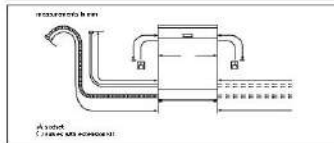

New Built-in Dishwashers

Model Number	SMV6HVX001 Built-in Fully Integrated Dishwasher	SMI4IVS001 Built-in Semi Integrated Dishwasher
Features	<ul style="list-style-type: none"> • 14 Place settings • Home Connect - IOT Enabled Remote Monitoring and Control • Integration with: Google / Alexa voice assistance, IFTTT, Fitbit/Apple/Android Smart Watch, Etc. • 3 Stage RackMatic flexible Basket • Glass Protection Technology • EcoSilence Drive • DosageAssist • AquaSensor, LoadSensor • Automatic detergent detection • Additional Top shower • New Wash Programme - Express Sparkle 65°C - Wash & dry in 60 min. 	<ul style="list-style-type: none"> • 13 Place settings • Home Connect - IOT Enabled Remote Monitoring and Control • Integration with: Google / Alexa voice assistance, IFTTT, Fitbit/Apple/Android Smart Watch, Etc. • 3 Stage RackMatic flexible Basket • Glass Protection Technology • EcoSilence Drive • DosageAssist • AquaSensor, LoadSensor • Automatic detergent detection • Additional Top shower • New Wash Programme - Express Sparkle 65°C - Wash & dry in 60 min.
Programmes & Options	<ul style="list-style-type: none"> • 6 Programmes: Including Intensive Kadhai 70°C • 5 Wash options: Half Load, SpeedPerfect+, Extra Dry, IntensiveZone, Remote Start 	<ul style="list-style-type: none"> • 6 Programmes: Including Intensive Kadhai 70°C • 5 Wash options: Half Load, Extra Dry, IntensiveZone, Vario Eco, Remote Start
Convenience & safety	<ul style="list-style-type: none"> • Inbuilt Water softener • Additional cutlery drawer • Programme & options descriptive printing on the top of Dishwasher door • Cup shelves • Time delay: 1-24 hrs. • Downloadable Programme* • Remote Diagnostic* • Triple water protection 24 hrs. 	<ul style="list-style-type: none"> • Inbuilt Water softener • Cutlery Box - Moveable • Programme & options descriptive printing on the top of Dishwasher door • Cup shelves • Time delay: 1-24 hrs. • Downloadable Programme* • Remote Diagnostic* • Single water protection 24 hrs.
Dimensions	• Dimensions (HxWxD): 81.5 x 59.8 x 55 cm	• Dimensions (HxWxD): 81.5 x 59.8 x 57.3 cm