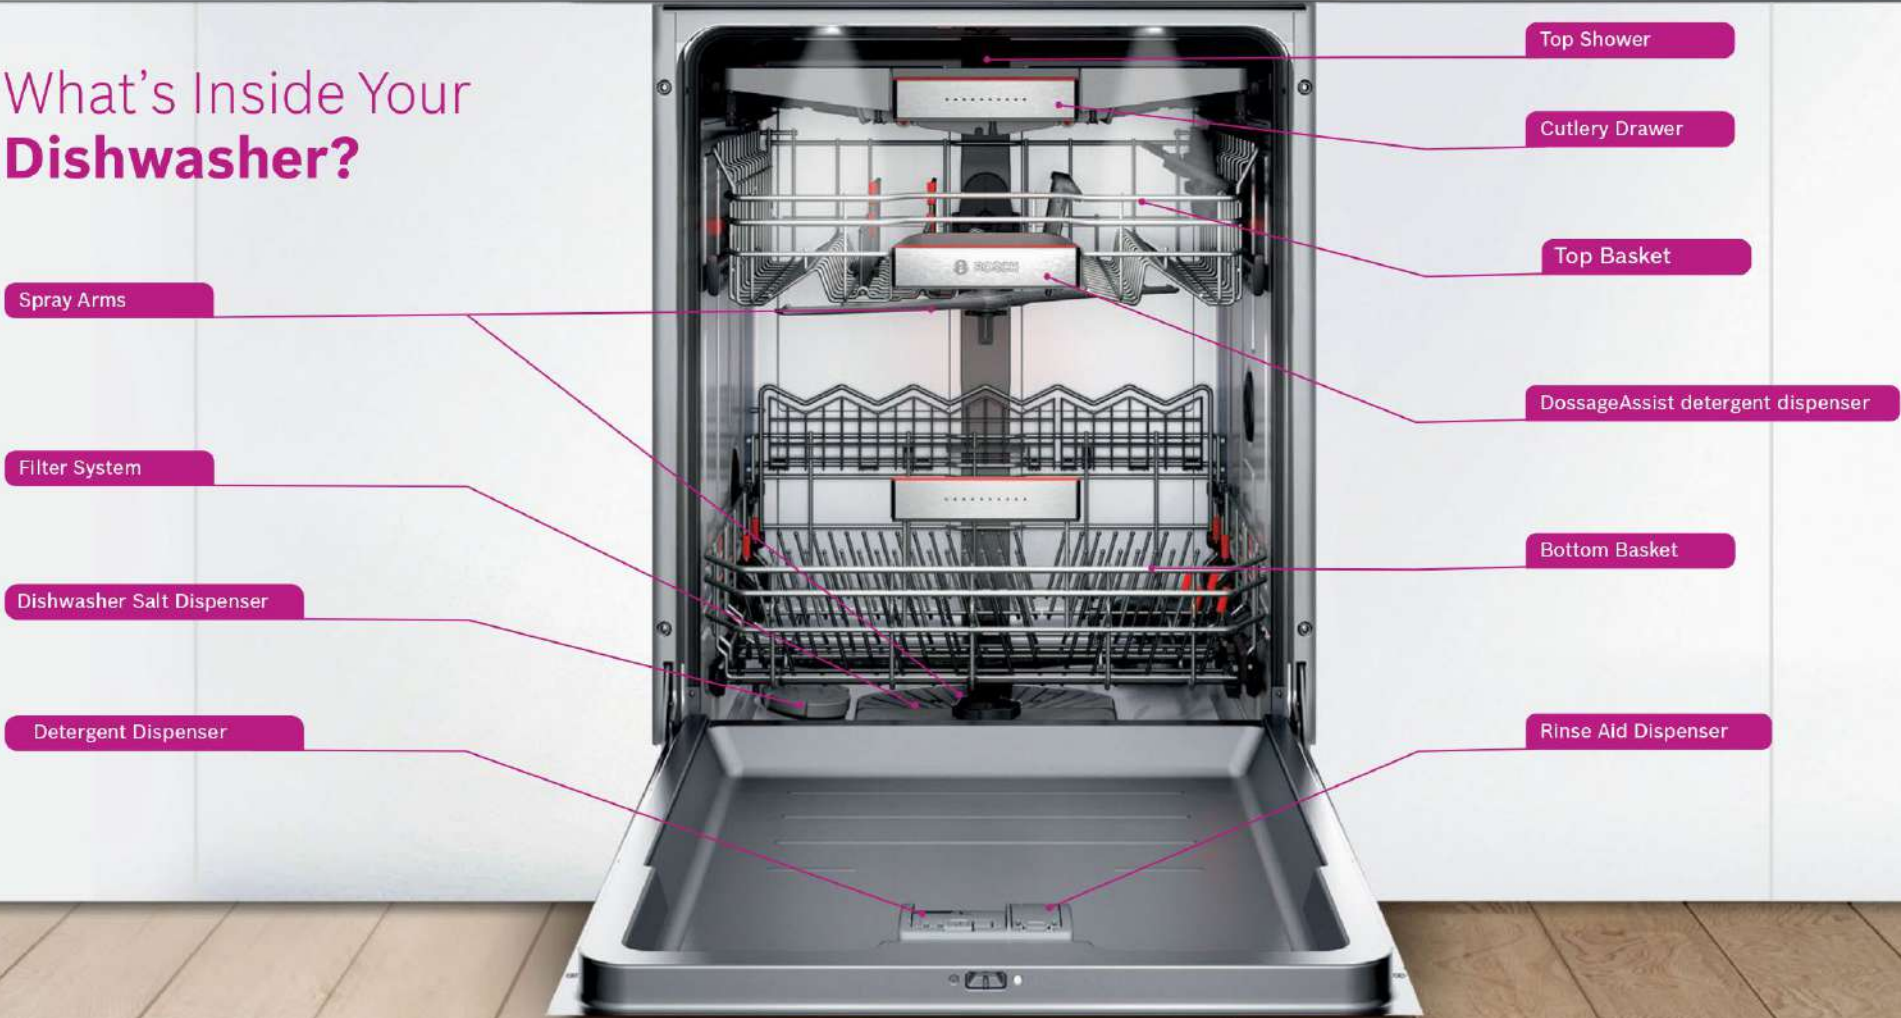

Perfected for Indian Utensils
The Intensive 70°C program designed to clean oily & masala stained Kadhais, pots, pans, etc.

Home Connect NEW
The IoT enabled remote-access ecosystem lets you connect directly with your dishwasher from anywhere, through the Home Connect App. Now you can control everything on the go.

Hygienic Wash
With Bosch dishwasher water heats up to 70°C & kills 99.99% germs & bacteria.

RackMatic NEW
The 3-Stage Rackmatic flexible basket fits almost everything your kitchen has to offer.

Clutter-free kitchen
Bosch Dishwasher helps you keep your kitchen platform clutter-free and spacious.

No manual pre-rinse required
Directly load the utensils in the dishwasher after scraping the leftovers, without any need to manually pre-rinse them.

DosageAssist
The DosageAssist feature maximises the effectiveness of detergent tablets by dropping them into a specially designed tray that is targeted by water jets, resulting in a tablet that dissolves evenly under control ensuring optimal usage.

What's Inside Your Dishwasher?

80 utensils* can fit in a single load of a Bosch Dishwasher

Kadhai (5.5 ltrs)
Qty.1

Pressure cooker
(5 ltrs) Qty.1

Cooking Pot
(4 ltrs) Qty.1

Serving pot
(2 ltrs) Qty.2

Heating Glass bowl
(900 ml) Qty.2