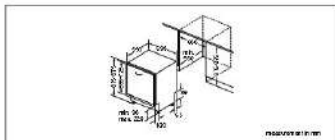

New Built-in Dishwashers

Model Number	SMV6HVX001 Built-in Fully Integrated Dishwasher	SMI4IVS001 Built-in Semi Integrated Dishwasher
Features	<ul style="list-style-type: none"> • 14 Place settings • Home Connect - IOT Enabled Remote Monitoring and Control • Integration with: Google / Alexa voice assistance, IFTTT, Fitbit/Apple/Android Smart Watch, Etc. • 3 Stage RackMatic flexible Basket • Glass Protection Technology • EcoSilence Drive • DosageAssist • AquaSensor, LoadSensor • Automatic detergent detection • Additional Top shower • New Wash Programme - Express Sparkle 65°C - Wash & dry in 60 min. 	<ul style="list-style-type: none"> • 13 Place settings • Home Connect - IOT Enabled Remote Monitoring and Control • Integration with: Google / Alexa voice assistance, IFTTT, Fitbit/Apple/Android Smart Watch, Etc. • 3 Stage RackMatic flexible Basket • Glass Protection Technology • EcoSilence Drive • DosageAssist • AquaSensor, LoadSensor • Automatic detergent detection • Additional Top shower • New Wash Programme - Express Sparkle 65°C - Wash & dry in 60 min.
Programmes & Options	<ul style="list-style-type: none"> • 6 Programmes: Including Intensive Kadhai 70°C • 5 Wash options: Half Load, SpeedPerfect+, Extra Dry, IntensiveZone, Remote Start 	<ul style="list-style-type: none"> • 6 Programmes: Including Intensive Kadhai 70°C • 5 Wash options: Half Load, Extra Dry, IntensiveZone, Vario Eco, Remote Start
Convenience & safety	<ul style="list-style-type: none"> • Inbuilt Water softener • Additional cutlery drawer • Programme & options descriptive printing on the top of Dishwasher door • Cup shelves • Time delay: 1-24 hrs. • Downloadable Programme* • Remote Diagnostic* • Triple water protection 24 hrs. 	<ul style="list-style-type: none"> • Inbuilt Water softener • Cutlery Box - Moveable • Programme & options descriptive printing on the top of Dishwasher door • Cup shelves • Time delay: 1-24 hrs. • Downloadable Programme* • Remote Diagnostic* • Single water protection 24 hrs.
Dimensions	• Dimensions (HxWxD): 81.5 x 59.8 x 55 cm	• Dimensions (HxWxD): 81.5 x 59.8 x 57.3 cm